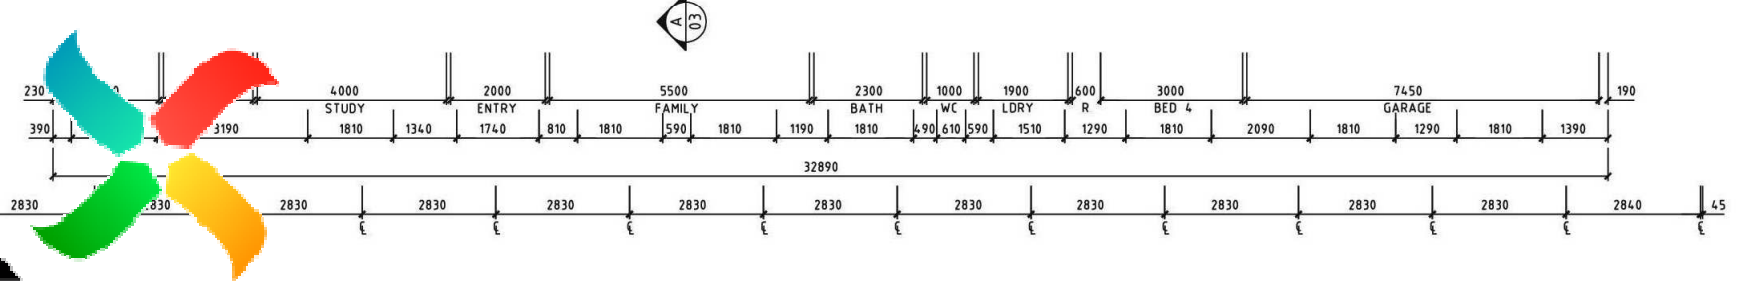

Thatcher  
Lot 182 Tuat Rd

LEGEND	
	AC Fan coil unit
	Streamline Grille
	Return Air Grille
	Zone Motor
	Manual Dampers
	Exact Air Regulator
	AC Ducting

Thatcher  
Lot 182 Tuat Rd

- ZONES:**  
 1 - Kitchen, Meals & Family  
 2 - Bed1  
 3 - Study/Guest  
 4 - Bed2  
 5 - Activity  
 6 - Bed3  
 7 - Bed4