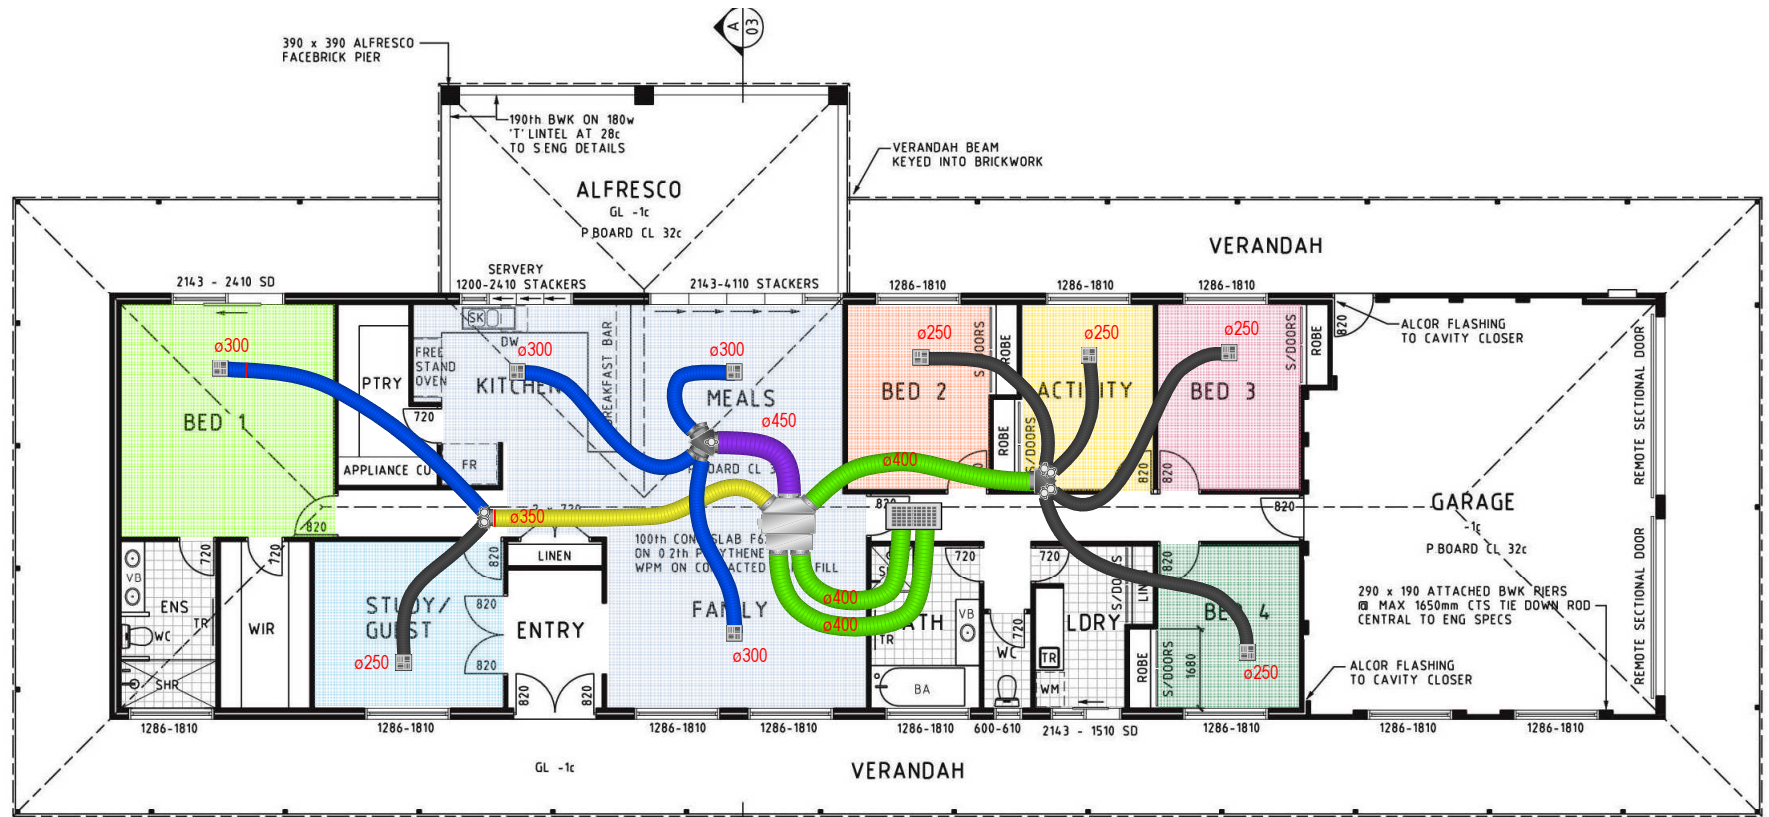

LEGEND	
	AC Fan coil unit
	Streamline Grille
	Return Air Grille
	Zone Motor
	Manual Dampers
	Exact Air Regulator
	AC Ducting
ø300	

LEGEND	
	LED Down Lights
	Optional Light Switch Location
	Touch Screen Control Location

Thatcher  
Lot 182 Tuat Rd

LEGEND	
	AC Fan coil unit
	Streamline Grille
	Return Air Grille
	Zone Motor
	Manual Dampers
	Exact Air Regulator
	AC Ducting

Thatcher  
Lot 182 Tuat Rd

- ZONES:**  
 1 - Kitchen, Meals & Family  
 2 - Bed1  
 3 - Study/Guest  
 4 - Bed2  
 5 - Activity  
 6 - Bed3  
 7 - Bed4