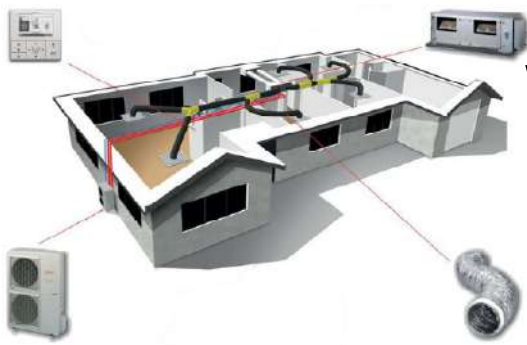

WALL SPLITS
SINGLE ROOM HEATING + COOLING
STARTING FROM
\$1700
FULLY INSTALLED

*Email House Plans to info@arkserviceswa.com.au

DUCTED AIR
WHOLE HOME COOLING + HEATING
STARTING FROM
\$8990
FULLY INSTALLED

SOLAR POWER REDUCE YOUR POWER BILL TODAY!

<p>SINGLE PHASE 6.6kW - 15 x 440W Panel 1x 5.0 kW Goodwe Single Phase Inverter</p>	<p>THREE PHASE 6.6kW - 15 x 440W Panel 1 x 5.0kW Goodwe Three Phase Inverter</p>
<p>From \$4989</p>	<p>OR From \$5489</p>